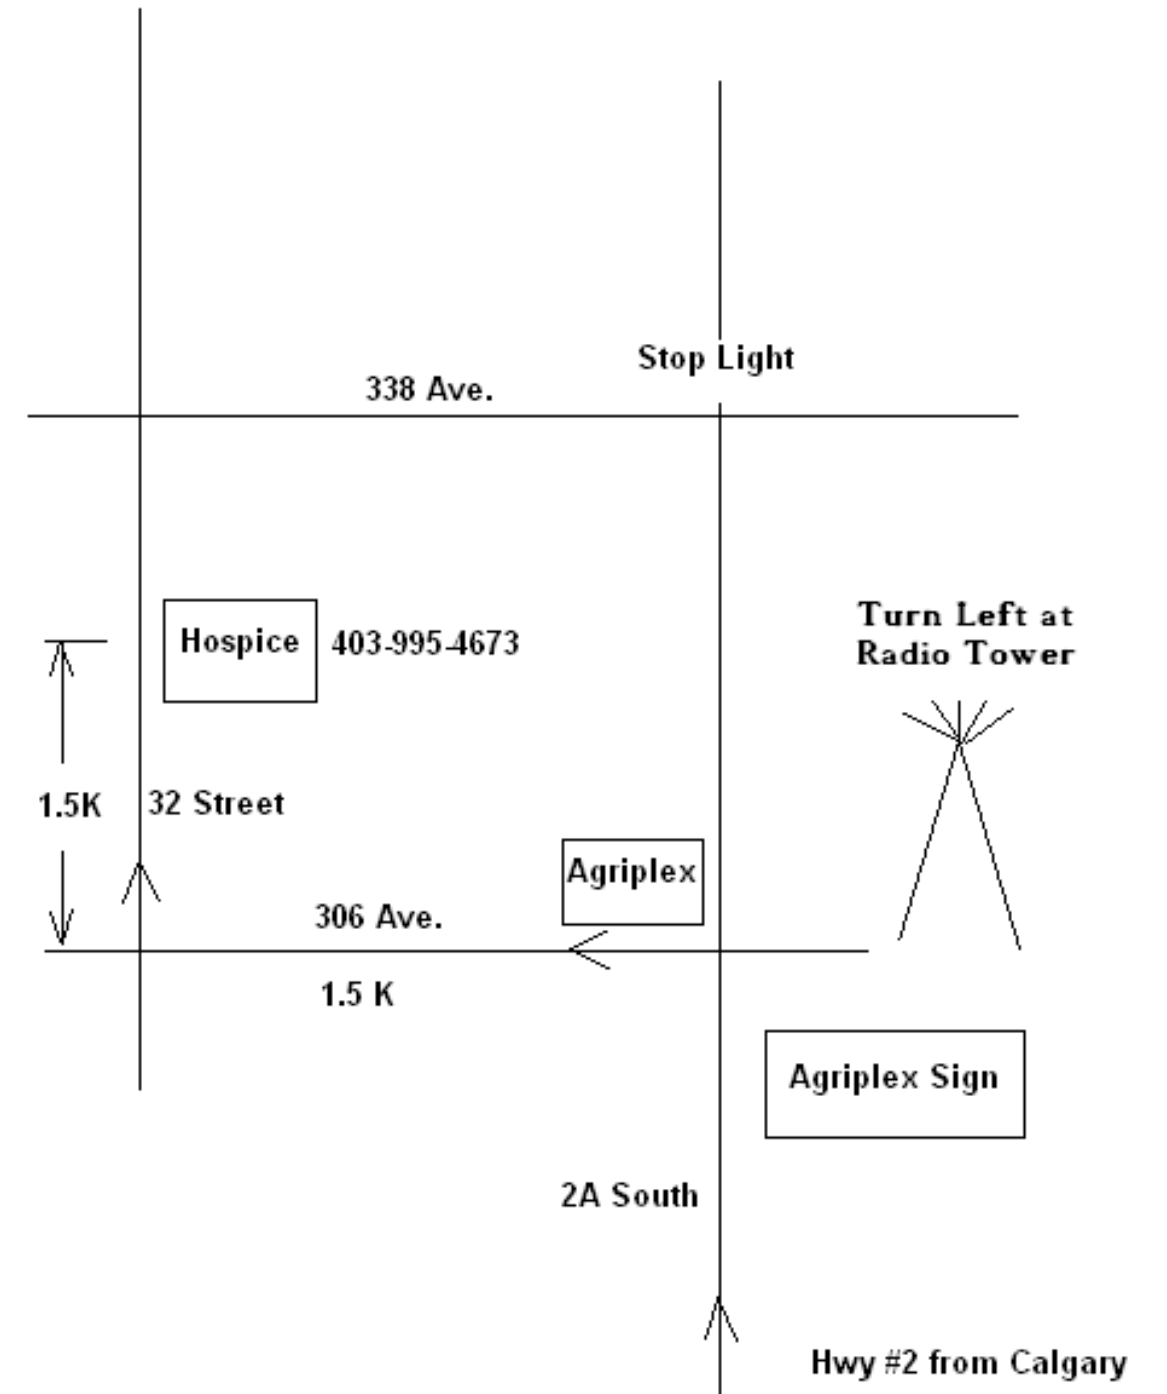

# DRIVING INSTRUCTIONS FROM CALGARY

## Town of Okotoks

Take Okotoks exit 222, Hwy 2A South. Drive approx. 3K to radio tower and turn left onto 306 Ave. Travel 1.5K and turn right onto 32 St. Go 1.5K to the hospice.